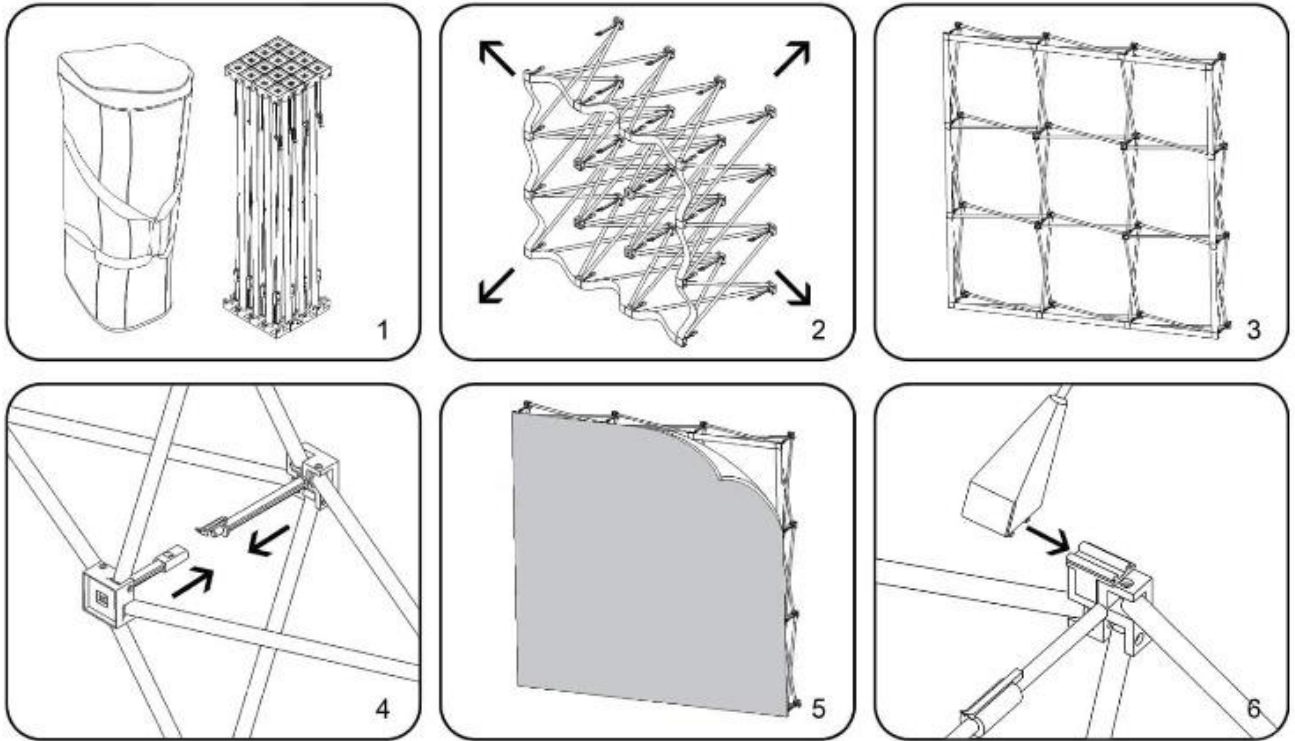

## Setup instructions

Size availability: 2X3 (S)  
Graphic size: 152X225.5CM

Size availability: 4X3 (S)  
Graphic size: 299X225.5CM

Size availability: 3X3 (S)  
Graphic size: 225.5X225.5CM

Size availability: 5X3 (S)  
Graphic size: 372.5X225.5CM

# Fabric Pop Up Straight

## Setup instructions

8x8 ft Fabric Pop Up Straight

10x8 ft Fabric Pop Up Straight