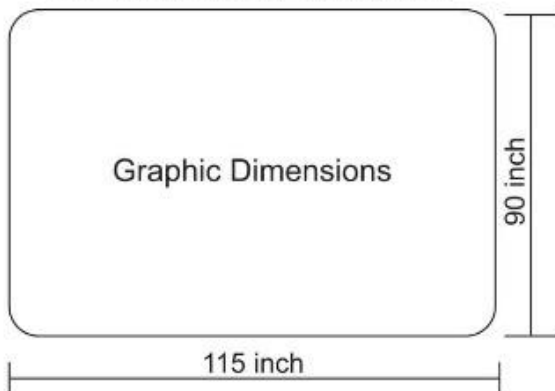

## Setup instructions

Size availability: 2X3 (S)  
Graphic size: 152X225.5CM

Size availability: 4X3 (S)  
Graphic size: 299X225.5CM

Size availability: 3X3 (S)  
Graphic size: 225.5X225.5CM

Size availability: 5X3 (S)  
Graphic size: 372.5X225.5CM

## Setup instructions

8x8 ft Fabric Pop Up Straight

10x8 ft Fabric Pop Up Straight