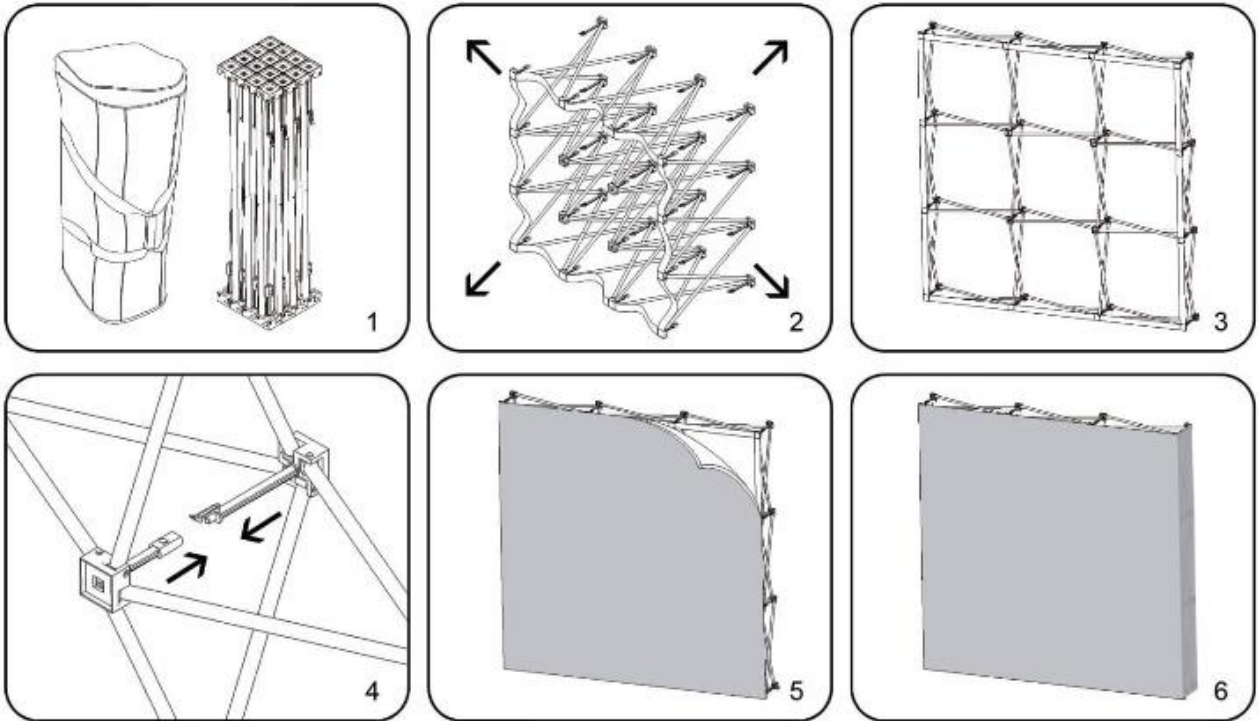

# Fabric Pop Up Straight

## Setup instructions

Size availability: 2X3 (S)  
Graphic size: 152X225.5CM

Size availability: 4X3 (S)  
Graphic size: 299X225.5CM

Size availability: 3X3 (S)  
Graphic size: 225.5X225.5CM

Size availability: 5X3 (S)  
Graphic size: 372.5X225.5CM

## Setup instructions

8x8 ft Fabric Pop Up Straight

10x8 ft Fabric Pop Up Straight